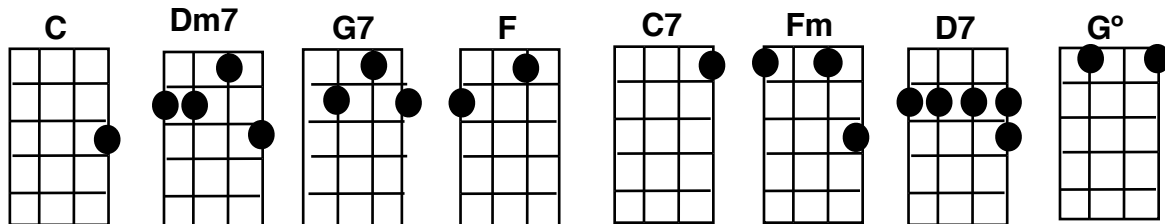

White Christmas

C Dm7 C Dm7 G7
I'm dream-ing of a White Christmas

F G7 C
Just like the ones I used to know

Dm7 G7 C C7 F Fm
Where the tree tops glisten and children listen

C F C D7 Dm7 / G7 /
To hear sleigh bells in the snow

C Dm7 C Dm7 G7
I'm dream-ing of a White Christmas

F G7 C
With ev'ry Christmas card I write

Dm7 G7 C C7 F Fm
May your days be merry and bright

C G° Dm7 G7 C Dm7 (G7) C
And may all your Christmases be white

Ukulele

Baritone