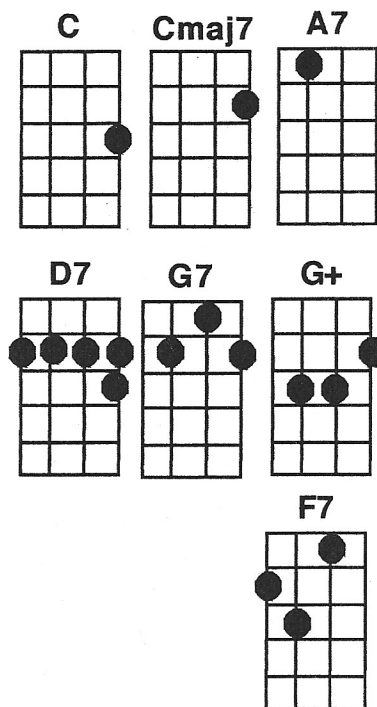

Walk Right In

C **Cmaj7** **A7**
 Walk right in, sit right down
D7 **G7** **C**
 Baby let your mind roll on.
C **Cmaj7** **A7**
 Walk right in, sit right down
D7 **G7**
 Baby let your mind roll on.
C
 Everybody's talkin' 'bout a new way of walkin'
F7 **C**
 Do you want to lose your mind?
C **Cmaj7** **A7**
 Walk right in, sit right down
D7 **G7** **C** **G7**
 Baby let your mind roll on.

Ukulele

C **Cmaj7** **A7**
 Walk right in, sit right down
D7 **G7** **C**
 Honey let your hair hang down.
C **Cmaj7** **A7**
 Walk right in, sit right down
D7 **G7**
 Honey let your hair hang down.
C
 Everybody's talkin' 'bout a new way of walkin'
F7 **C**
 Do you want to lose your mind?
C **Cmaj7** **A7**
 Walk right in, sit right down
D7 **G7** **C** **G7**
 Honey let your hair hang down.

Baritone chords

One verse instrumental, sing first verse, retard last line to end.