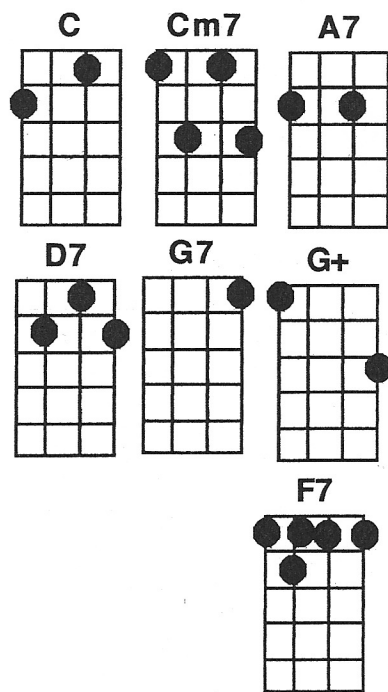

Walk Right In

C **Cmaj7** **A7**
 Walk right in, sit right down
D7 **G7** **C**
 Baby let your mind roll on.
C **Cmaj7** **A7**
 Walk right in, sit right down
D7 **G7**
 Baby let your mind roll on.
C
 Everybody's talkin' 'bout a new way of walkin'
F7 **C**
 Do you want to lose your mind?
C **Cmaj7** **A7**
 Walk right in, sit right down
D7 **G7** **C** **G7**
 Baby let your mind roll on.

Ukulele

C **Cmaj7** **A7**
 Walk right in, sit right down
D7 **G7** **C**
 Honey let your hair hang down.
C **Cmaj7** **A7**
 Walk right in, sit right down
D7 **G7**
 Honey let your hair hang down.
C
 Everybody's talkin' 'bout a new way of walkin'
F7 **C**
 Do you want to lose your mind?
C **Cmaj7** **A7**
 Walk right in, sit right down
D7 **G7** **C** **G7**
 Honey let your hair hang down.

Baritone chords

One verse instrumental, sing first verse, retard last line to end.