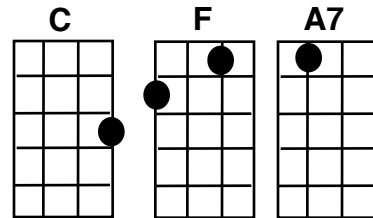

Let Me Call You Sweetheart

C
 Let me call you sweetheart,
 F A7 D7
 I'm in love with you
G7
 Let me hear you whisper
 C° G7
 That you love me, too

Ukulele

C
 Keep the love light glowing
 F A7 D7
 In your eyes so true,
F C° C
 Let me call you sweetheart
A7 D7 G7 C
 I'm in love with you.

Baritone