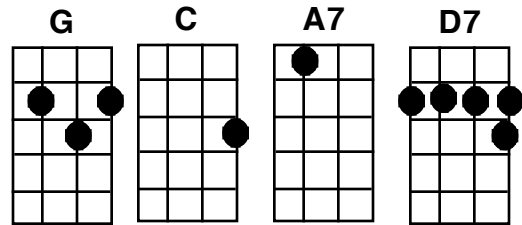

I've Been Working On The Railroad

G **C** **G**
 I've been working on the railroad, All the live long day
A7 **D7**
 I've been working on the railroad, Just to pass the time away
G **C** **G**
 Can't you hear the whistle blowing, Rise up so early in the morn
C **G** **D7** **G**
 Can't you hear the whistle blowing, Dinah, blow your horn

G
 Dinah, won't you blow
C
 Dinah, won't you blow
D **G**
 Dinah, won't you blow your horn
G
 Dinah, won't you blow
C
 Dinah, won't you blow
D **G**
 Dinah, won't you blow your horn

Uke chords

G
 Someone's in the kitchen with Dinah
D7
 Someone's in the kitchen I know
G **C**
 Someone's in the kitchen with Dinah
G **D** **G**
 Strumming on the old banjo

Baritone chords

G
 Fee fie fiddle iiee o
D7
 Fee fie fiddle iiee o
G **C**
 Fee fie fiddle iiee o
G **D** **G**
 Strumming on the old banjo