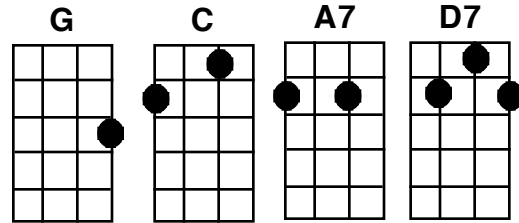

I've Been Working On The Railroad

G **C** **G**
 I've been working on the railroad, All the live long day
A7 **D7**
 I've been working on the railroad, Just to pass the time away
G **C** **G**
 Can't you hear the whistle blowing, Rise up so early in the morn
C **G** **D7** **G**
 Can't you hear the whistle blowing, Dinah, blow your horn

G
 Dinah, won't you blow
C
 Dinah, won't you blow
D **G**
 Dinah, won't you blow your horn
G
 Dinah, won't you blow
C
 Dinah, won't you blow
D **G**
 Dinah, won't you blow your horn

Uke chords

G
 Someone's in the kitchen with Dinah
D7
 Someone's in the kitchen I know
G **C**
 Someone's in the kitchen with Dinah
G **D** **G**
 Strumming on the old banjo

Baritone chords

G
 Fee fie fiddle iiee o
D7
 Fee fie fiddle iiee o
G **C**
 Fee fie fiddle iiee o
G **D** **G**
 Strumming on the old banjo