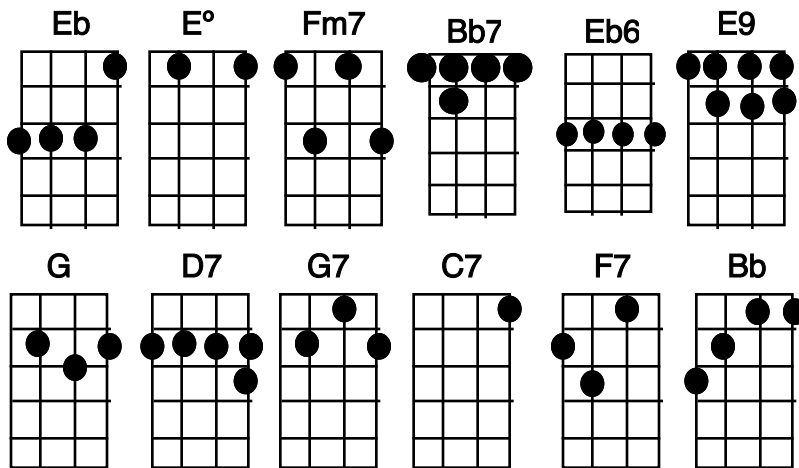

'S Wonderful

Eb E° Fm7 Bb7 Eb6 Fm7 E9

'S wonderful, 'S marvelous that you should care for me

Eb E° Fm7 Bb7 Eb6

'S awful nice, 'S paradise, 'S what I love to see

G D7 G

You've made my life so glamorous

G7 C7 F7 Fm7 Bb

You can't blame me for feeling amorous

Eb F7 Fm7 Bb7 Eb6 Fm7 Bb

Oh 'S wonderful, 'S marvelous you should care for me

ending: Fm7 Bb Eb6 (x3, maybe 4)

Ukulele

Baritone