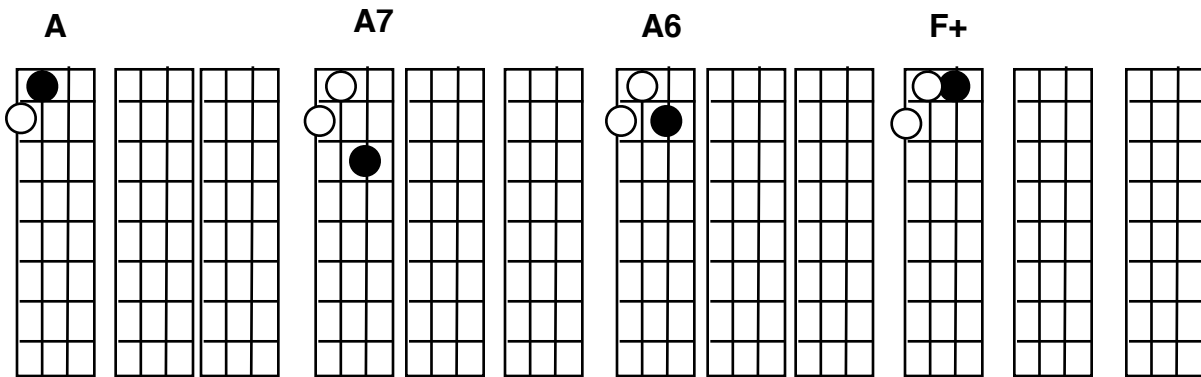

Lucy in the Sky with Diamonds -- Ostinato

Arrangement: The four measures above get played four times, then the singing begins. This continues until bridge ("Cellophane flowers...")

The bass and chromatic section below is played three times and enters after the first four measures of the above section, when it becomes chords,,,

Hold each chord for three beats. Accent the black note once on the first of each three beats. Either strum or pick on beats two and three of each measure (still holding, of course, the chord for that measure.)