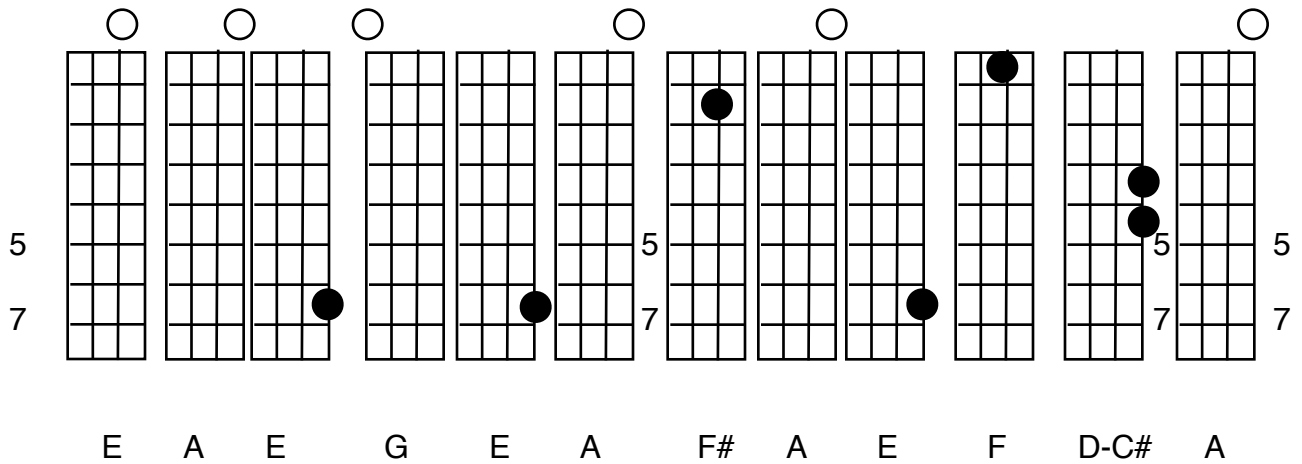

Lucy in the Sky with Diamonds -- Ostinato

Arrangement: The four measures above get played four times, then the singing begins. This continues until bridge ("Cellophane flowers...")

The bass and chromatic section below is played three times and enters after the first four measures of the above section, when it becomes chords,,,

Hold each chord for three beats. Accent the black note once on the first of each three beats. Either strum or pick on beats two and three of each measure (still holding, of course, the chord for that measure.)