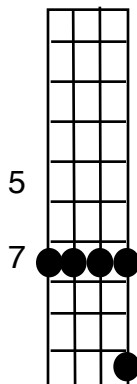

## Lucy in the Sky Refrain

Note: You can play

**G C D7**  
Lucy in the sky with diamonds

using a standard first position G chord, then the C and D7 shown on this page

**Dm7**

Towering over your head  
Waiting to take you away

**Bb**

You can play an F note on the bold faced syllable (8<sup>th</sup> fret, A string)  
←

**C**

Look for the girl with the sun in her eyes And she's gone.  
Climb in the back with your head in the clouds And you're gone