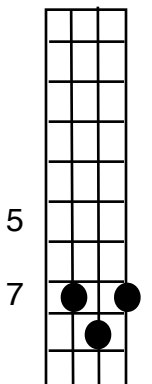

## Lucy in the Sky Refrain

Note: You can play

**G C D7**  
Lucy in the sky with diamonds

using a standard first position G chord, then the C and D7 shown on this page

**Dm7**

Towering over your head  
Waiting to take you away

**Bb**

You can play an F note on the bold faced syllable (8<sup>th</sup> fret, A string)  
←

**C**

Look for the girl with the sun in her eyes And she's gone.  
Climb in the back with your head in the clouds And you're gone