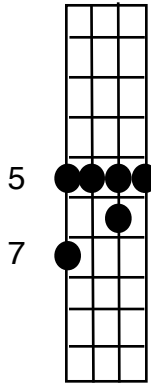

## Lucy in the Sky Refrain

Note: You can play

**G C D7**  
Lucy in the sky with diamonds

using a standard first position G chord, then the C and D7 shown on this page

**Dm7**

Towering over your head  
Waiting to take you away

**Bb**

You can play an F note on the bold faced syllable (8<sup>th</sup> fret, A string)  
←

**C**

Look for the girl with the sun in her eyes And she's gone.  
Climb in the back with your head in the clouds And you're gone