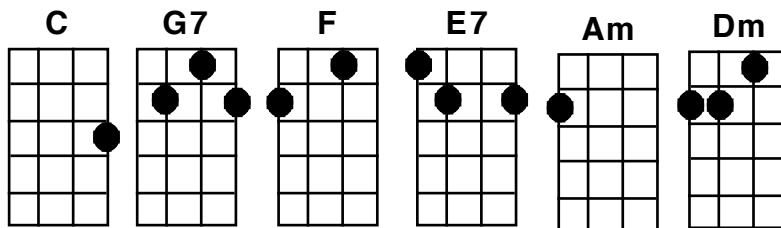

I Got That Old Fashioned Love in My Heart

C **G7** **C**
I got that old fashioned love in my heart
F **C**
And there it shall always remain
F **C**
Like an ivy clinging vine
E7 **Am**
Clinging closer all the time
Dm **G7**
Through the years and these tears just the same.

C **G7** **C**
Got that old fashioned faith in my heart
F **C**
And nothing can tear us apart
F **C**
The land may turn to sea
E7 **Am**
But there'll be no change in me
Dm **G7** **C**
Got that old fashioned love in my heart.

Uke chords

Baritone chords