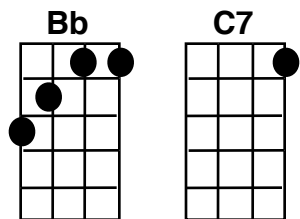

Comin' In On A Wing And A Prayer (1943)

Ukulele

F **Eb7** **F**
 One of our planes was missing, two hours overdue
Eb7
 One of our planes was missing, with all its gallant crew

C° **C** **E°** **G7** **E°** **G7** **C7**
 Then a voice broke thru the humming and this is what they heard:

C7 **F** **Bb** **F**
 Comin' in on a wing and a prayer
Bb **F** **G7**
 Comin' in on a wing and a prayer
F **Bb** **D°**
 Tho' there's one motor gone, we can still carry on,
C7 **F** **Bb** **F**
 Comin' in on a wing and prayer.

Gm7 **C7** **F**
 What a show, what a fight,
C7 **F** **G7** **C7**
 Yes, we really hit our target for tonight
F **Bb** **F**
 How we sing as we limp thru the air
Bb **F** **G7** **C7**
 Look below, there's our field over there

F **F7** **Bb** **D°**
 With our full crew aboard and our trust in the Lord
C7 **F** **Bb** **F**
 We're comin' in on a wing and a prayer.

(Instrumental on chorus, sing chorus to end.)

Baritone