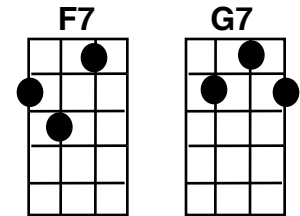

Comin' In On A Wing And A Prayer (1943)

Ukulele

F **Eb7** **F**
 One of our planes was missing, two hours overdue
Eb7
 One of our planes was missing, with all its gallant crew

C° **C** **E°** **G7** **E°** **G7** **C7**
 Then a voice broke thru the humming and this is what they heard:

C7 **F** **Bb** **F**
 Comin' in on a wing and a prayer
Bb **F** **G7**
 Comin' in on a wing and a prayer
F **Bb** **D°**
 Tho' there's one motor gone, we can still carry on,
C7 **F** **Bb** **F**
 Comin' in on a wing and prayer.

Gm7 **C7** **F**
 What a show, what a fight,
C7 **F** **G7** **C7**
 Yes, we really hit our target for tonight
F **Bb** **F**
 How we sing as we limp thru the air
Bb **F** **G7** **C7**
 Look below, there's our field over there

F **F7** **Bb** **D°**
 With our full crew aboard and our trust in the Lord
C7 **F** **Bb** **F**
 We're comin' in on a wing and a prayer.

(Instrumental on chorus, sing chorus to end.)

Baritone