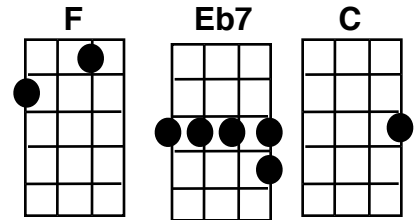

Comin' In On A Wing And A Prayer (1943)

Ukulele

F **Eb7** **F**
 One of our planes was missing, two hours overdue
Eb7
 One of our planes was missing, with all its gallant crew

C° **C** **E°** **G7** **E°** **G7** **C7**
 Then a voice broke thru the humming and this is what they heard:

C7 **F** **Bb** **F**
 Comin' in on a wing and a prayer
Bb **F** **G7**
 Comin' in on a wing and a prayer
F **Bb** **D°**
 Tho' there's one motor gone, we can still carry on,
C7 **F** **Bb** **F**
 Comin' in on a wing and prayer.

Gm7 **C7** **F**
 What a show, what a fight,
C7 **F** **G7** **C7**
 Yes, we really hit our target for tonight
F **Bb** **F**
 How we sing as we limp thru the air
Bb **F** **G7** **C7**
 Look below, there's our field over there

F **F7** **Bb** **D°**
 With our full crew aboard and our trust in the Lord
C7 **F** **Bb** **F**
 We're comin' in on a wing and a prayer.

(Instrumental on chorus, sing chorus to end.)

Baritone