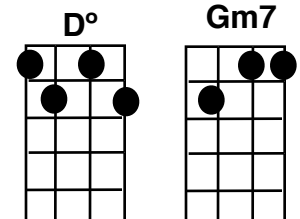

Comin' In On A Wing And A Prayer (1943)

Ukulele

F **Eb7** **F**
 One of our planes was missing, two hours overdue
Eb7
 One of our planes was missing, with all its gallant crew

C° **C** **E°** **G7** **E°** **G7** **C7**
 Then a voice broke thru the humming and this is what they heard:

C7 **F** **Bb** **F**
 Comin' in on a wing and a prayer
Bb **F** **G7**
 Comin' in on a wing and a prayer
F **Bb** **D°**
 Tho' there's one motor gone, we can still carry on,
C7 **F** **Bb** **F**
 Comin' in on a wing and prayer.

Gm7 **C7** **F**
 What a show, what a fight,
C7 **F** **G7** **C7**
 Yes, we really hit our target for tonight
F **Bb** **F**
 How we sing as we limp thru the air
Bb **F** **G7** **C7**
 Look below, there's our field over there

F **F7** **Bb** **D°**
 With our full crew aboard and our trust in the Lord
C7 **F** **Bb** **F**
 We're comin' in on a wing and a prayer.

(Instrumental on chorus, sing chorus to end.)

Baritone